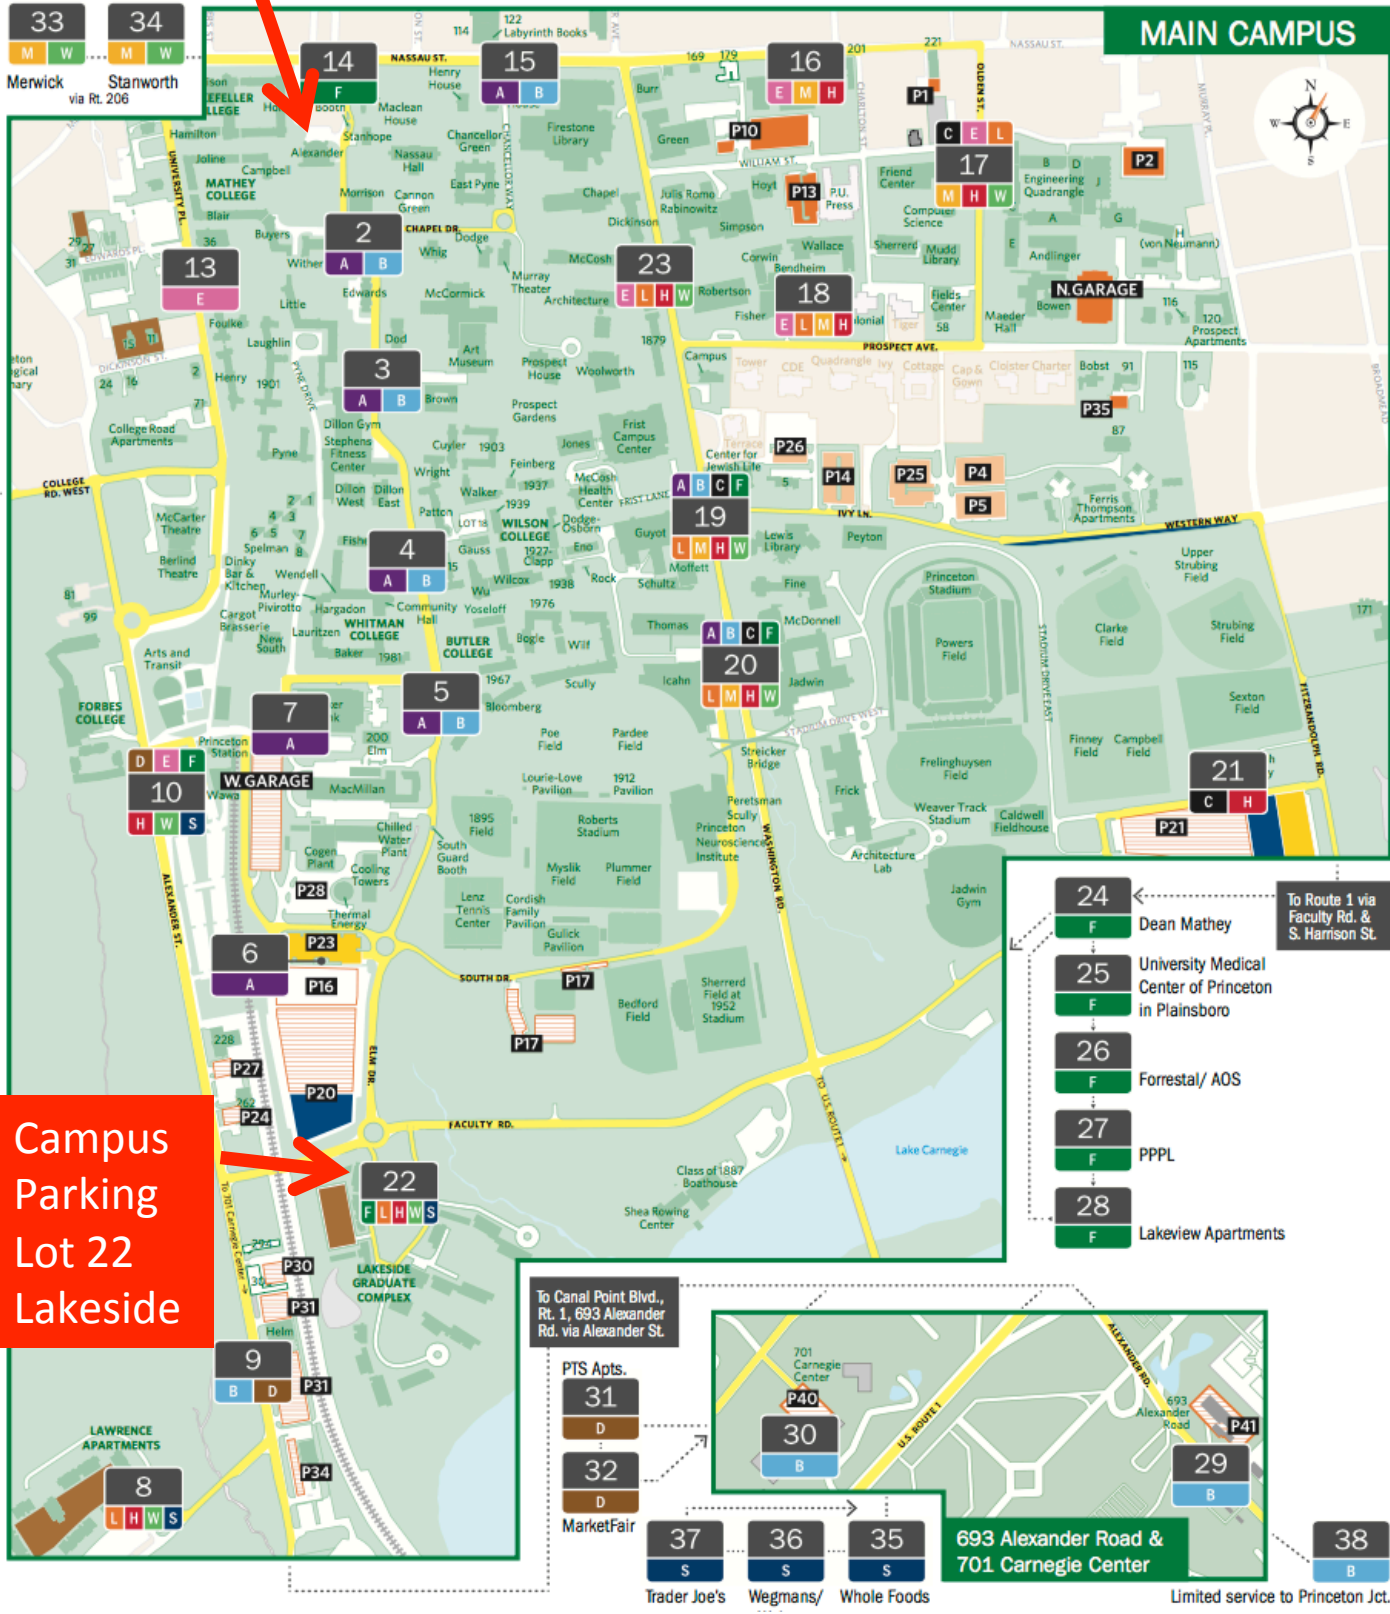

# Richardson Auditorium

Please allow 15 mins (lot 20) or 22 mins (lot 21) to walk to Richardson